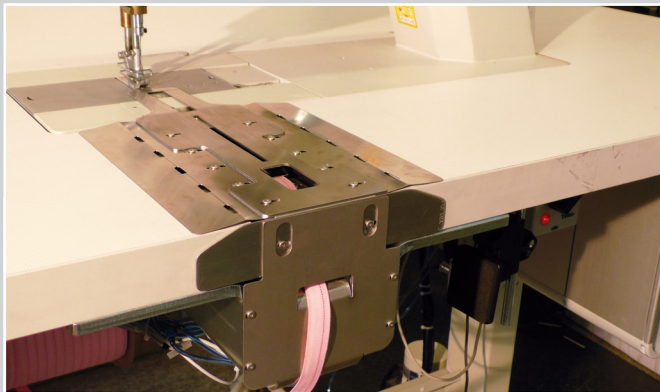

FOR SEWING TUBULAR TAPES ONTO SEAT COVERS

TUBULAR TAPE GUIDANCE

Tubular tape guidance from below with cutter and feeder

SPECIAL FEATURES:

- The guidance is particularly flat and does not create any hindrances during sewing
- The guide is raised and then lowered again for insertion
- The tubular tape can be positioned at any point on the seam
- The right cutting position is indicated by a laser line

Tubular tape strip