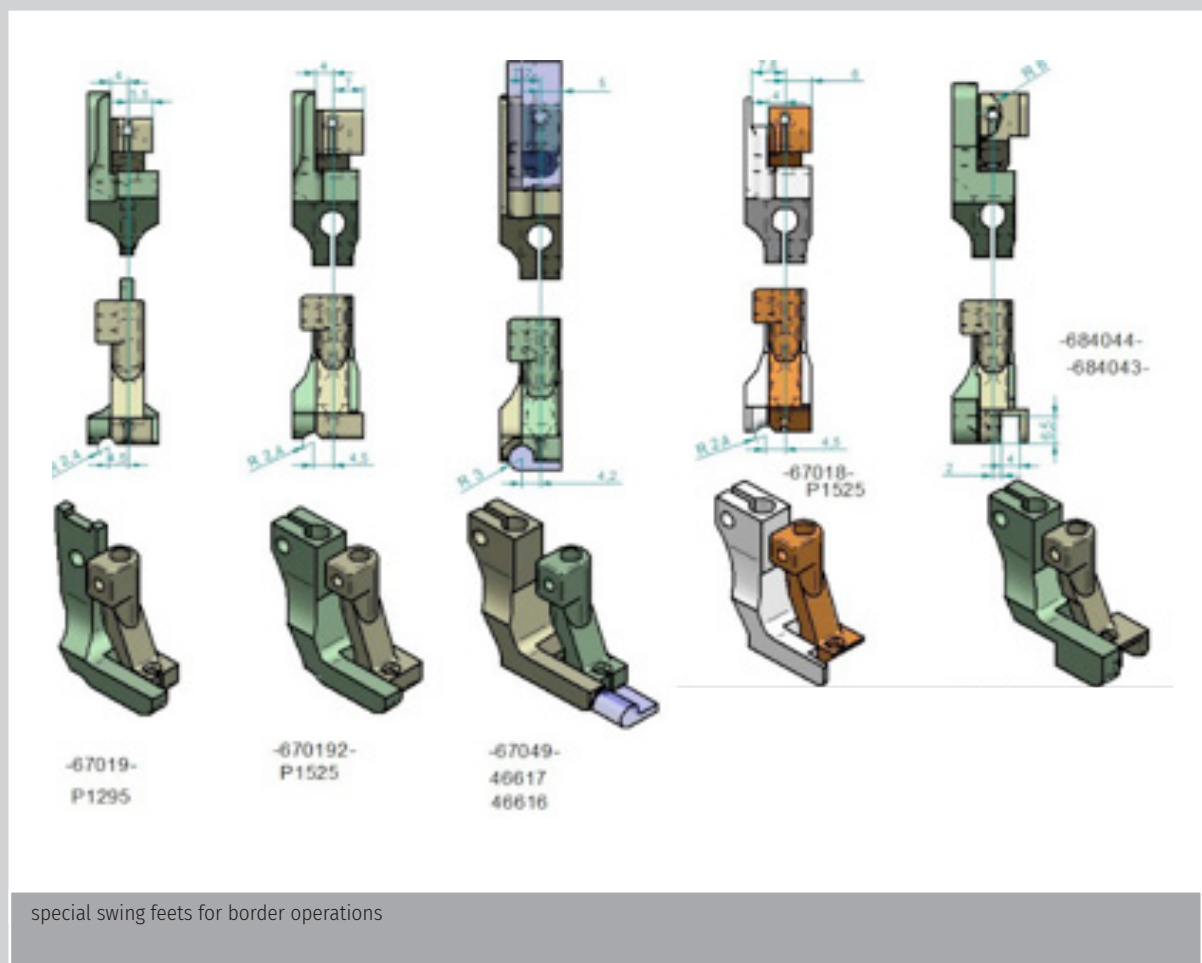

SPECIAL SEWING FEET FOR JUMPING FEED SEWING MACHINES

PIN-TUCK SEWING FEET

Special sewing feet for border operations on jumping feed sewing machines. MK manufactures special customer-specific sewing feet for all sewing machine types.

- SPECIAL FEATURES:**
- Special sewing feet are designed to meet customer-specific requirements

special swing feets for border operations