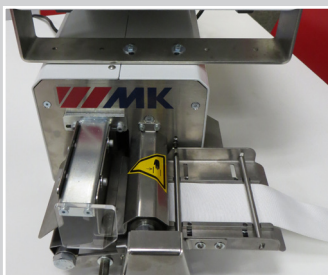

TAPE CUTTING DEVICES

COLD CUTTING

COLD CUTTING DEVICES:

Cold cutting devices from 100 - 600 mm with a pneumatic cutter.

SPECIAL FEATURES:

- Feed length is governed by a step motor
- 64 main programs, each with 8 subprograms
- Max. length 10 m
- Max. quantity 1000
- Length tolerance +/- 1 mm
- Straight / angled cut

Special cutting device with cover film stripper

Special cutting device with marking reader

Tape cutting device 100/150 mm - double drive

Cutting system with conveyor belt for conveying counted and cut parts away

Cutting device with tape knotting stopping system

Cutting system with pneumatic cutter 100 mm for marking and cutting zippers with tape dispenser and dancer on caster frame

TAPE CUTTING DEVICES: COLD CUTTING

Tape cutting device 100/150 mm - double drive

Tape cutting device 100 mm with pneumatic cutter for cutting braiding cords, on caster frame

Cutting system 100 mm for cutting and marking zippers

Tape cutting device 100/150 mm with pneumatic cutter