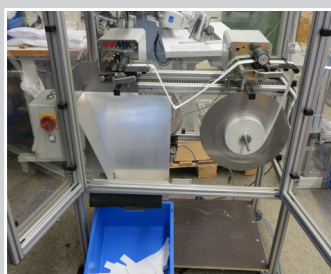

Tape cutting device 100 mm with hole punching cutter

Tape cutting device 200 mm

Tape cutting device 2x 40 mm with pneumatic cutter for cutting two tapes

Tape cutting device 100/150 mm with pneumatic cutter and small tape roll holder

Tape cutting device 100 mm with pneumatic cutter and thickness sensor, suction, dancer control for cutting belt loops

Tape cutting device 50 mm with pneumatic cutter 30° incline

Tape cutting device 400/500/600 mm with pneumatic guillotine

Tape cutting device 100/150 mm with pneumatic cutter on caster frame

Tape cutting device 300 mm with pneumatic cutter and tape dispenser on caster frame

Accessory tape dispenser

Accessory photocell for tape detection