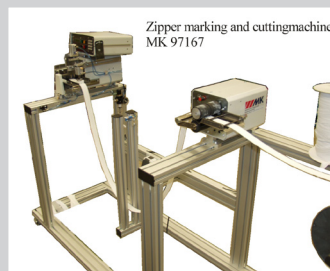

Special cutting device with cover film stripper

Special cutting device with marking reader

Tape cutting device 100/150 mm - double drive

Cutting system with conveyor belt for conveying counted and cut parts away

Cutting device with tape knotting stopping system

Cutting system with pneumatic cutter 100 mm for marking and cutting zippers with tape dispenser and dancer on caster frame

TAPE CUTTING DEVICES: COLD CUTTING

Tape cutting device 100/150 mm - double drive

Tape cutting device 100 mm with pneumatic cutter for cutting braiding cords, on caster frame

Cutting system 100 mm for cutting and marking zippers

Tape cutting device 100/150 mm with pneumatic cutter

Tape cutting device 100 mm with hole punching cutter

Tape cutting device 200 mm

Tape cutting device 2x 40 mm with pneumatic cutter for cutting two tapes

Tape cutting device 100/150 mm with pneumatic cutter and small tape roll holder