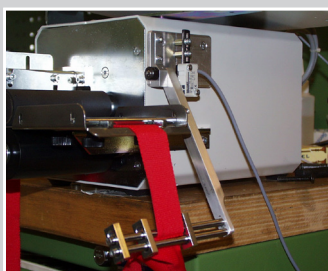

TAPE CUTTING DEVICES

COLD CUTTING

COLD CUTTING DEVICES:

Cold cutting devices from 100 - 600 mm with a pneumatic cutter.

SPECIAL FEATURES:

- Feed length is governed by a step motor
- 64 main programs, each with 8 subprograms
- Max. length 10 m
- Max. quantity 1000
- Length tolerance +/- 1 mm
- Straight / angled cut

Special cutting device with cover film stripper

Special cutting device with marking reader

Tape cutting device 100/150 mm - double drive

Cutting system with conveyor belt for conveying counted and cut parts away

Cutting device with tape knotting stopping system

Cutting system with pneumatic cutter 100 mm for marking and cutting zippers with tape dispenser and dancer on caster frame

TAPE CUTTING DEVICES: COLD CUTTING

Tape cutting device 100 mm with hole punching cutter

Tape cutting device 200 mm

Tape cutting device 2x 40 mm with pneumatic cutter for cutting two tapes

Tape cutting device 100/150 mm with pneumatic cutter and small tape roll holder