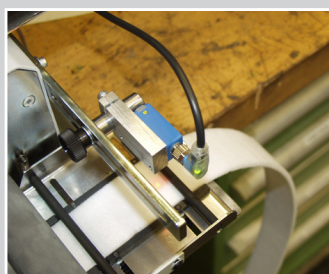

Tape cutting device 100/150 mm - double drive

Tape cutting device 100 mm with pneumatic cutter for cutting braiding cords, on caster frame

Cutting system 100 mm for cutting and marking zippers

Tape cutting device 100/150 mm with pneumatic cutter

Tape cutting device 100 mm with hole punching cutter

Tape cutting device 200 mm

Tape cutting device 2x 40 mm with pneumatic cutter for cutting two tapes

Tape cutting device 100/150 mm with pneumatic cutter and small tape roll holder

Tape cutting device 100 mm with pneumatic cutter and thickness sensor, suction, dancer control for cutting belt loops

Tape cutting device 50 mm with pneumatic cutter 30° incline

Tape cutting device 400/500/600 mm with pneumatic guillotine

Tape cutting device 100/150 mm with pneumatic cutter on caster frame

Tape cutting device 300 mm with pneumatic cutter and tape dispenser on caster frame

Accessory tape dispenser

Accessory photocell for tape detection