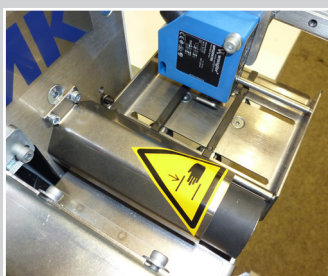

TAPE CUTTING DEVICES

COLD CUTTING

COLD CUTTING DEVICES:

Cold cutting devices from 100 - 600 mm with a pneumatic cutter.

SPECIAL FEATURES:

- Feed length is governed by a step motor
- 64 main programs, each with 8 subprograms
- Max. length 10 m
- Max. quantity 1000
- Length tolerance +/- 1 mm
- Straight / angled cut

UNIVERSAL APPLICATION OPTIONS AND SPECIAL SOLUTIONS

A versatile accessory range (e.g. photocell tape detection, marking equipment, hole punches and stackers) ensures that our devices can be used universally. We would be happy to create special solutions for you.

Special cutting device with cover film stripper

Special cutting device with marking reader

Tape cutting device 100/150 mm - double drive

Cutting system with conveyor belt for conveying counted and cut parts away

Tape cutting device 100 mm with hole punching cutter

Tape cutting device 200 mm

Tape cutting device 2x 40 mm with pneumatic cutter for cutting two tapes

Tape cutting device 100/150 mm with pneumatic cutter and small tape roll holder