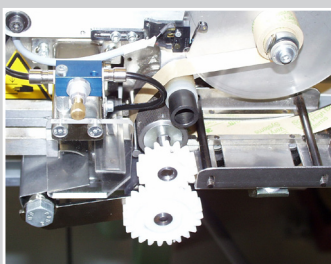

TAPE CUTTING DEVICES

COLD CUTTING

COLD CUTTING DEVICES:

Cold cutting devices from 100 - 600 mm with a pneumatic cutter.

SPECIAL FEATURES:

- Feed length is governed by a step motor
- 64 main programs, each with 8 subprograms
- Max. length 10 m
- Max. quantity 1000
- Length tolerance +/- 1 mm
- Straight / angled cut

Special cutting device with cover film stripper

Special cutting device with marking reader

Tape cutting device 100/150 mm - double drive

Cutting system with conveyor belt for conveying counted and cut parts away

Cutting device with tape knotting stopping system

Cutting system with pneumatic cutter 100 mm for marking and cutting zippers with tape dispenser and dancer on caster frame

TAPE CUTTING DEVICES: COLD CUTTING

Tape cutting device 100 mm with pneumatic cutter and thickness sensor, suction, dancer control for cutting belt loops

Tape cutting device 50 mm with pneumatic cutter 30° incline

Tape cutting device 400/500/600 mm with pneumatic guillotine