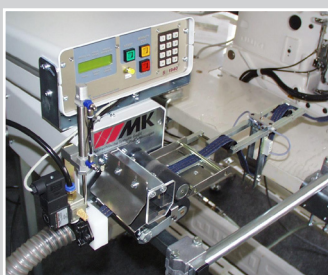

Tape cutting device 100 mm with hole punching cutter

Tape cutting device 200 mm

Tape cutting device 2x 40 mm with pneumatic cutter for cutting two tapes

Tape cutting device 100/150 mm with pneumatic cutter and small tape roll holder

Tape cutting device 100 mm with pneumatic cutter and thickness sensor, suction, dancer control for cutting belt loops

Tape cutting device 50 mm with pneumatic cutter 30° incline

Tape cutting device 400/500/600 mm with pneumatic guillotine