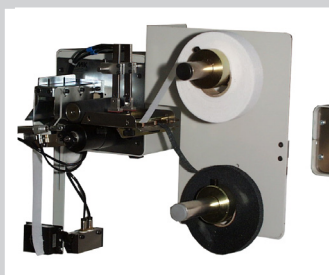

Cutting device with tape knotting stopping system

Cutting system with pneumatic cutter 100 mm for marking and cutting zippers with tape dispenser and dancer on caster frame

TAPE CUTTING DEVICES: COLD CUTTING

Tape cutting device 100/150 mm - double drive

Tape cutting device 100 mm with pneumatic cutter for cutting braiding cords, on caster frame

Cutting system 100 mm for cutting and marking zippers

Tape cutting device 100/150 mm with pneumatic cutter

Tape cutting device 100 mm with hole punching cutter

Tape cutting device 200 mm

Tape cutting device 2x 40 mm with pneumatic cutter for cutting two tapes

Tape cutting device 100/150 mm with pneumatic cutter and small tape roll holder

Tape cutting device 100 mm with pneumatic cutter and thickness sensor, suction, dancer control for cutting belt loops

Tape cutting device 50 mm with pneumatic cutter 30° incline

Tape cutting device 400/500/600 mm with pneumatic guillotine