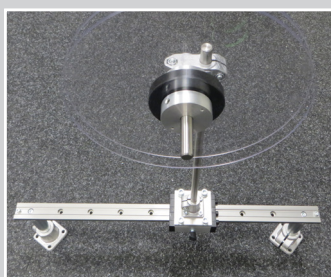

TAPE ROLL HOLDER

# TAPE ROLL HOLDER

A broad variety of tape roll holder versions – produced to customer wishes

**SPECIAL FEATURES:**

- For tape supply from above – tape roll holder above the sewing machine
- For tape supply from below – tape roll holder below the sewing machine
- Special developments for simpler tape roll changing
- Tape roll holder version depends on size and weight of the tape roll

Adjustable tape roll holder for fitting under the tabletop

Tape roll holder with stand

Tape roll holder with lateral extension, with integrated tape monitor and tape dispenser for fitting under the tabletop

Tape roll holder with lateral extension, with integrated tape monitor and tape dispenser for fitting under the tabletop