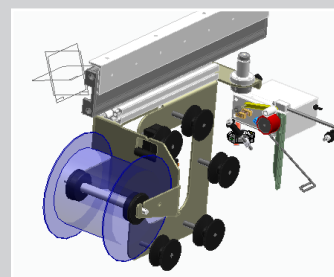

TAPE ROLL HOLDER

# TAPE ROLL HOLDER

A broad variety of tape roll holder versions – produced to customer wishes

**SPECIAL FEATURES:**

- For tape supply from above – tape roll holder above the sewing machine
- For tape supply from below – tape roll holder below the sewing machine
- Special developments for simpler tape roll changing
- Tape roll holder version depends on size and weight of the tape roll

Adjustable tape roll holder for fitting under the tabletop

Tape roll holder with stand

Tape roll holder with lateral extension, with integrated tape monitor and tape dispenser for fitting under the tabletop

Tape roll holder with lateral extension, with integrated tape monitor and tape dispenser for fitting under the tabletop